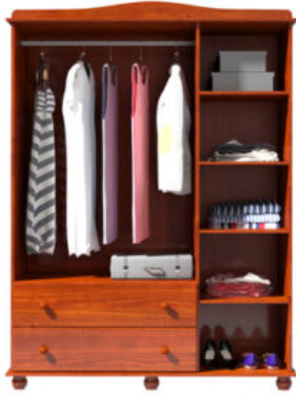

3 Door Solid Wood Wardrobe - 2703

SKU: 2703

Product Categories: [Bedroom](#)

Product Tags: [cupboard](#), [wardrobe](#)

Product Page: <https://grandprixlimited.com/product/2703/>

Product Summary

3 Door, 2 Drawer Wardrobe

Dimensions:

50"wide x 76.5" high x 20.25" deep

Material:

Solid Pine Lumber

Product Description

Features:

2 Large Drawers

Full extension metal drawer slides

Wooden Legs - elevating the unit off the ground

Lock on Door

2 Large Mirrors

Concealed Hinges

Available in Teak or Mahogany colour

Product Gallery