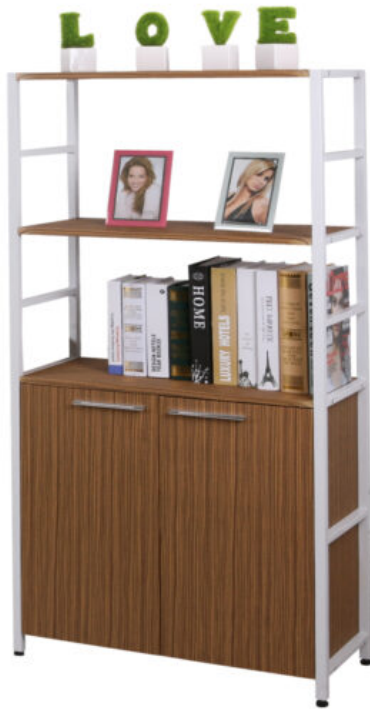

BS-1501

SKU: BS-1501

Product Categories: [Home Office](#)

Product Tags: [book shelf](#)

Product Page: <https://grandprixlimited.com/product/bs-1501/>

Product Summary

- Wood Grain Melamine on Particle Board - Powder Coated Metal Frame **Dimensions:**
27.25"W x 54.75" H x 12" D