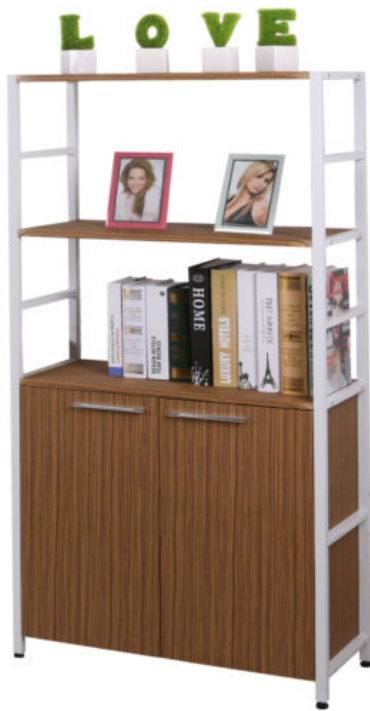

BS-1501

SKU: BS-1501

Product Categories: [Home Office](#)

Product Tags: [book shelf](#)

Product Page: <https://grandprixlimited.com/product/bs-1501/>

Product Summary

- Wood Grain Melamine on Particle Board - Powder Coated Metal Frame **Dimensions:**
27.25"W x 54.75" H x 12" D