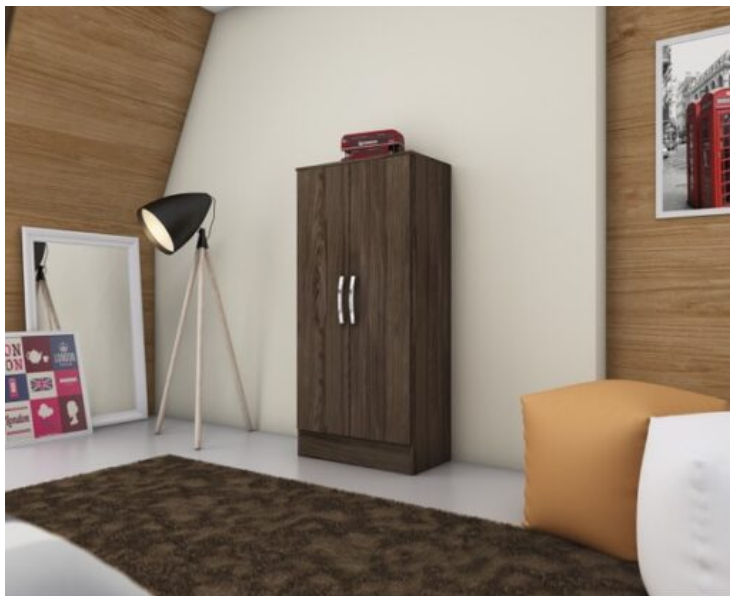

GP14-83

SKU: GP14-83

Product Categories: [Bedroom](#)

Product Page: <https://grandprixlimited.com/product/gp14-83/>

Product Summary

Moka Colour

Storage Cupboard

To be used in Pantry, for shoe storage or anything else

Will be supplied on Rugged legs - Wooden

Product Description

Moka Colour

Storage Cupboard

To be used in Pantry, for shoe storage or anything else

Will be supplied on Rugged legs - Wooden